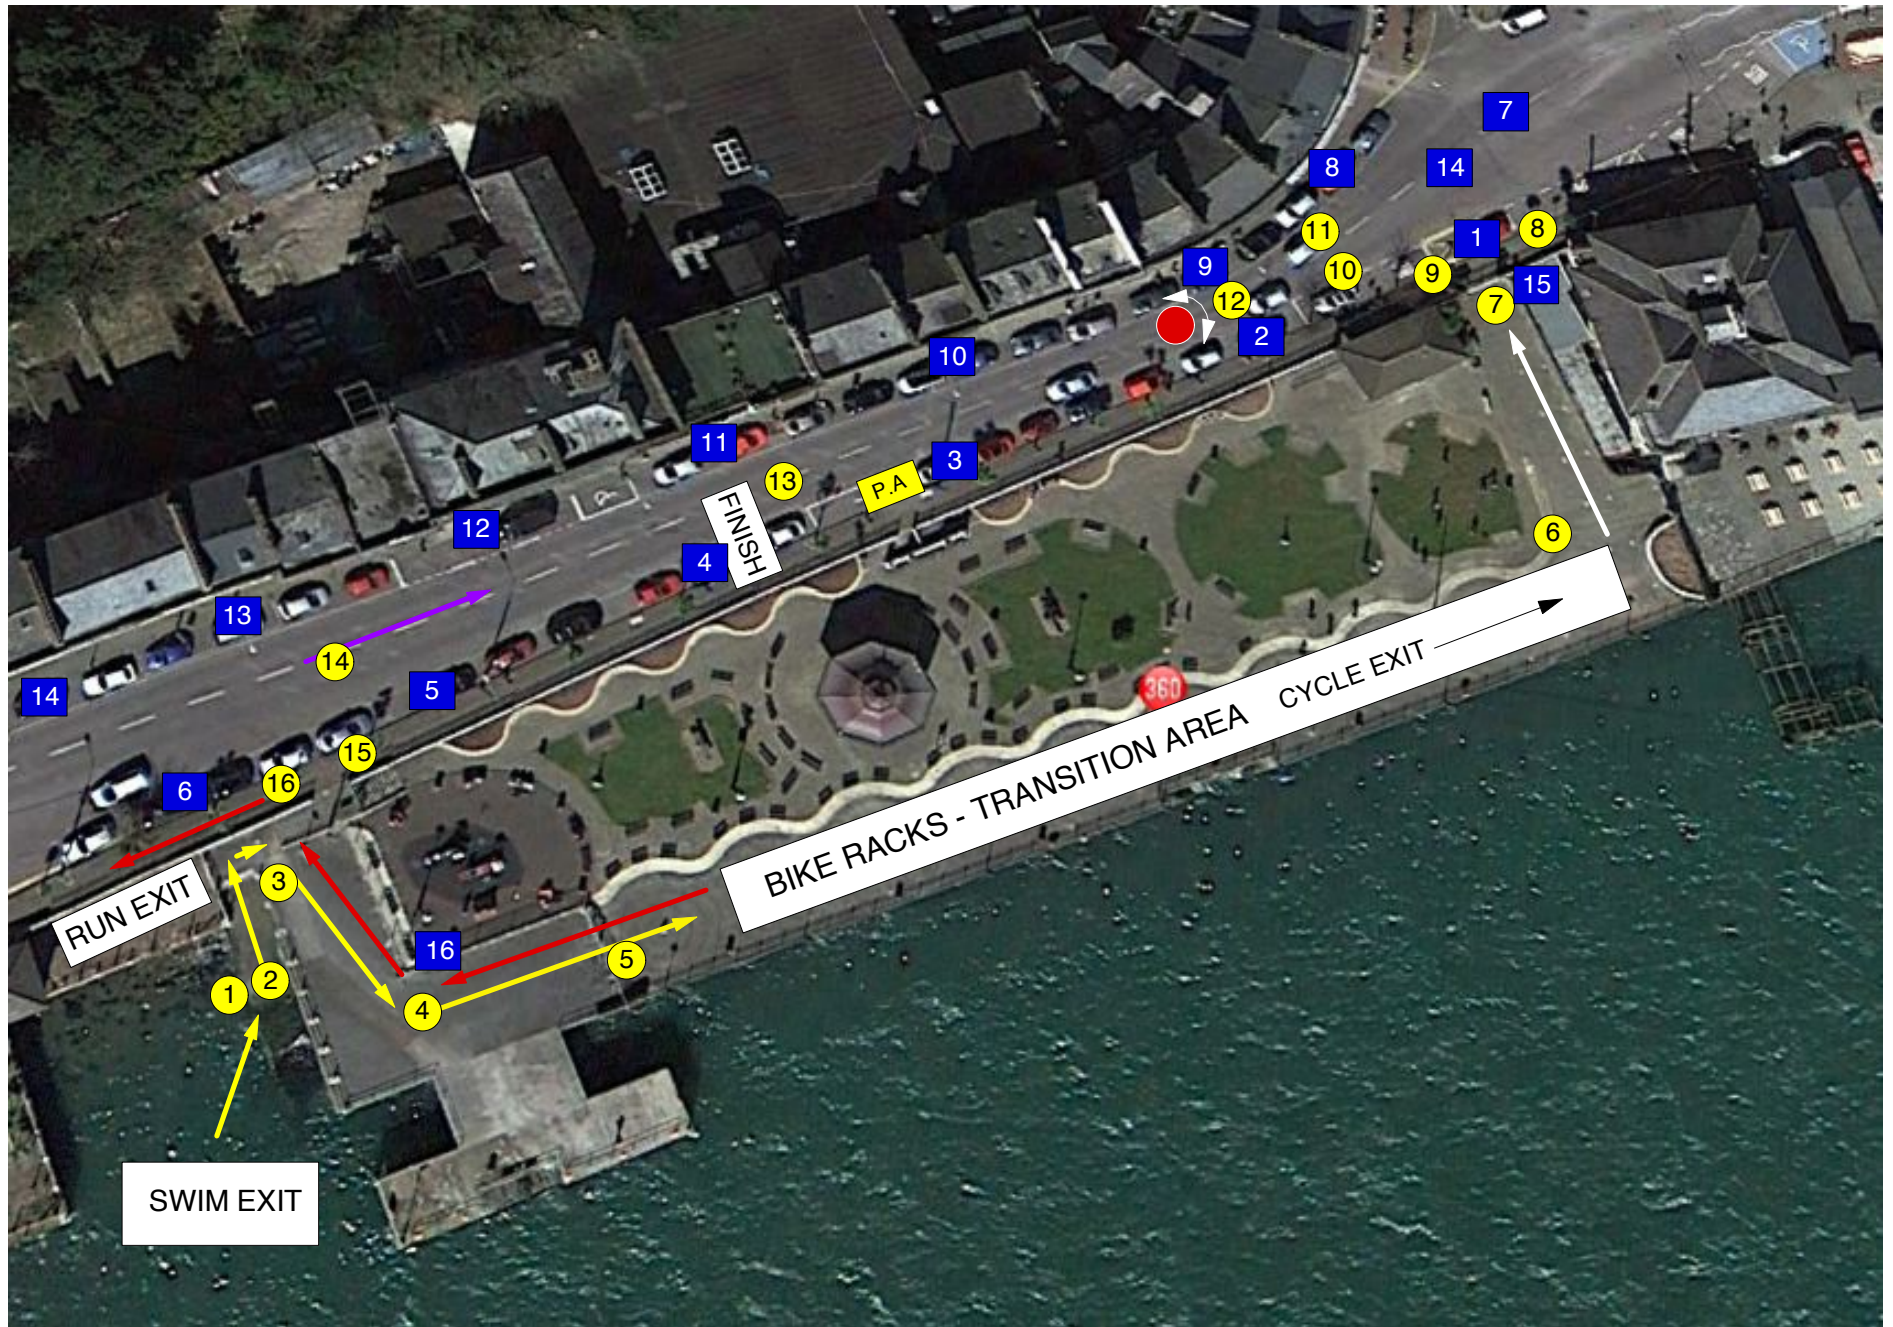

SIGNS

- 1-6 No Parking
- 7 - No Entry
- 8 - No Entry
- 9 - Dismount Now
- 10 - No Parking
- 11 - DISMOUNT 100m
- 12 - 14 No Parking
- 15 - Exit For Cycle
- 16 - Exit for Run

- 1 = STEWARD
- 1 = SIGNS

TRANSITION AREA - COBH JAILBREAK TRIATHLON

Title:	COBH JAIL BREAK TRIATHLON 2016		
Area:	TRANSITION AREA - STEWARDS AND SIGNS		
Venue:	COBH		
J/N:	00000	Event Date:	DAY 11/09/16
Scale:	1:000	Date Drawn/Version:	29/12/15 V1
		Client Ref:	0000000
		Drawn By:	Marc Anderson